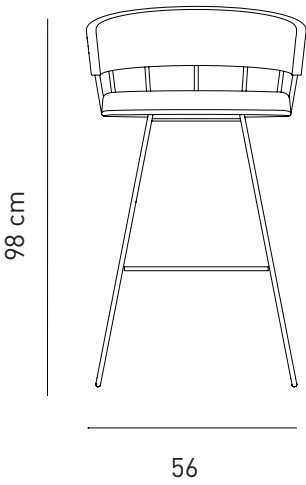

Description

Frame: Powder coated
wired metal structure
Seat & Back: Upholstered
seat and back
Finish: Available in RAL colors

Dimensions

W56 D56 H98 SH76