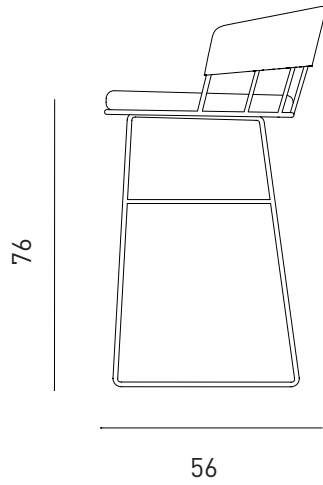

MERU BAR STOOL

Designed by
PARLAstudio

Bloom Bar Stools amplify the mood poised between contemporary and youthful. The essential lines of the frame combined with simplicity of the materials, the feel of the upholstery and the stylish handwoven look is a true art form of a combination.

Description

Frame: Powder coated
wired metal structure
Seat & Back: Upholstered
seat and back
Finish: Available in RAL colors

Dimensions

W56 D56 H98 SH76