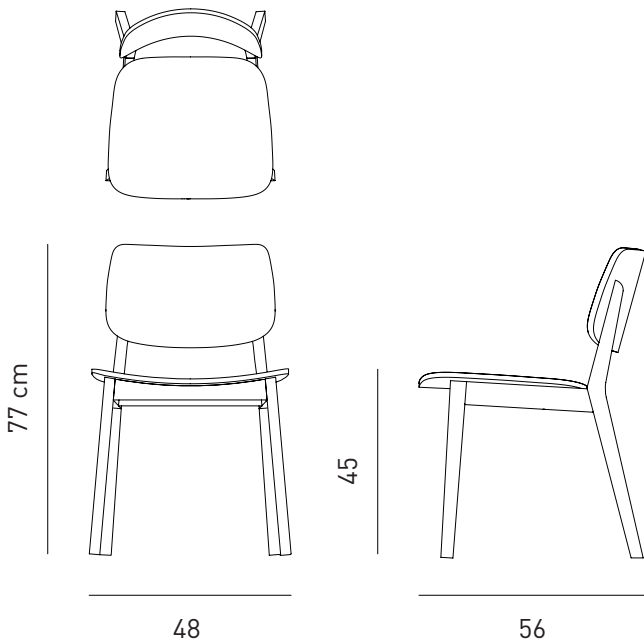

# MATE XL V CHAIR

Designed by  
**PARLAstudio**

With an intelligent blend of natural materials, Mate offers high quality traditional craftsmanship with style.  
A great option for cafes, restaurant and bars.

## *Description*

Frame: Solid beech  
and plywood structure  
Seat & Back: Veneered  
plywood seat and back  
Finish: Available in  
multiple stain colors

## *Dimensions*

W48 D56 H77 SH45