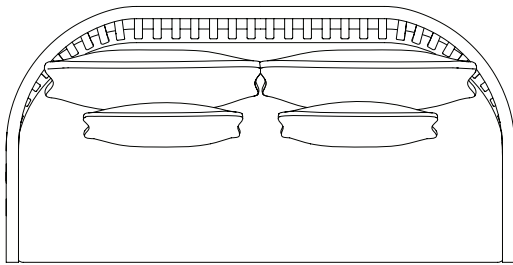

Description
Frame: Solid beech structure
Seat & Back: Upholstered seat and back cushions
Finish: Available in multiple stain colors

Dimensions
W150 D75 H76 SH40