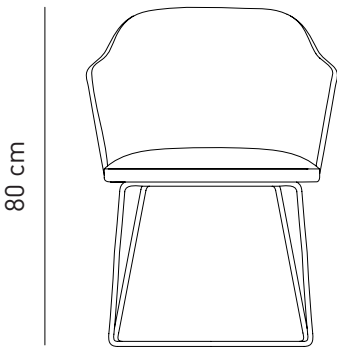

# MOD W CHAIR

Designed by  
**PARLAstudio**

Mod is a versatile collection of chairs which, thanks to its metropolitan mood, geometric design and soft upholstery, ensures the highest level of comfort. Mod is ideal for use in spaces that have a variety of styles and use.

#### *Dimensions*

W61 D58 H80 SH46