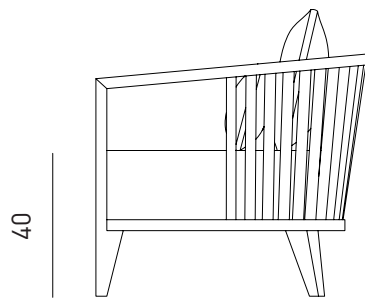

GOBA T ARMCHAIR

Designed by
Arketipo Design

The versatile Goba collection is the penultimate in contemporary design & technology meeting traditional craftsmanship. The expertly crafted oak and walnut frames team up with fabric, leather or marble to create a collection that represents nature's beauty.

Description
Frame: Solid iroko structure
Seat & Back: Upholstered seat
and back cushions

Dimensions
W76 D75 H75 SH40

76

75