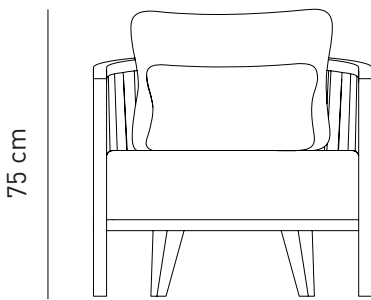

GOBA T ARMCHAIR

Designed by
Arketipo Design

The versatile Goba collection is the penultimate in contemporary design & technology meeting traditional craftsmanship. The expertly crafted oak and walnut frames team up with fabric, leather or marble to create a collection that represents nature's beauty.

Description
Frame: Solid iroko structure
Seat & Back: Upholstered seat
and back cushions

Dimensions
W76 D75 H75 SH40

76

75