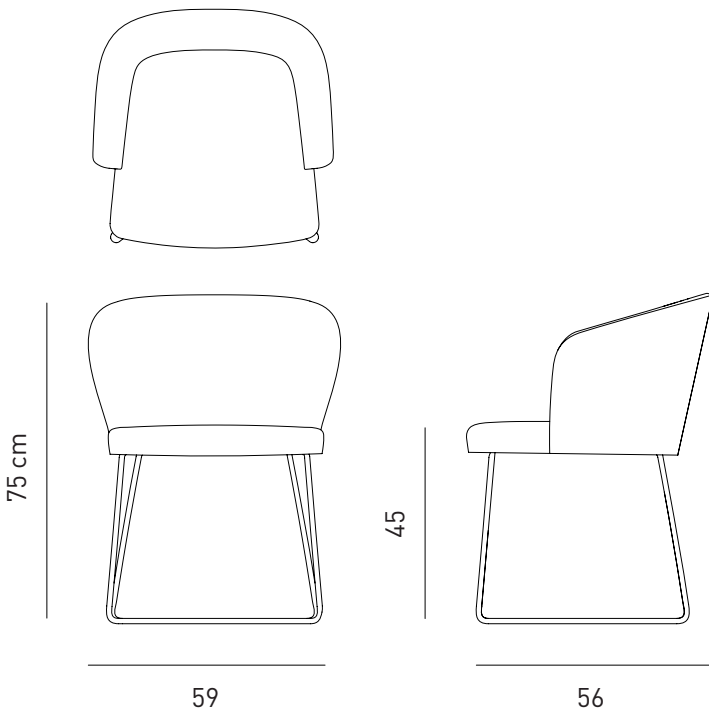

# STELLA W CHAIR

Designed by  
**PARLAstudio**

The beautifully formed chair, designed with comfort in mind is ideal for informal dining settings. It can be customised in different mood configurations through a mix of complementary materials. Matching the finishes of solid wood, lacquered RAL, leather, fabric and steel for a unique and original styling.

## *Description*

Frame: Polyurethane  
body with internal  
metal structure and  
powder coated metal leg  
Seat & Back: Upholstered  
seat and back  
Finish: Available in RAL colors

## *Dimensions*

W59 D56 H75 SH45