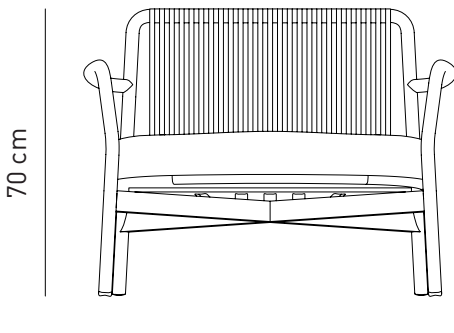

BOLD CLUB ARMCHAIR

Designed by
Lagranja

The light and playful Bold is the perfect solution for cafes, bars and restaurants.
The form is gracefully contoured to offer maximum comfort.

91

84

Description

Frame: Powder coated aluminium structure woven with polyester rope
Seat & Back: Upholstered seat and back cushion
Finish: Available in RAL colors, rope available in black and tan

Dimensions

W91 D84 H70 SH40