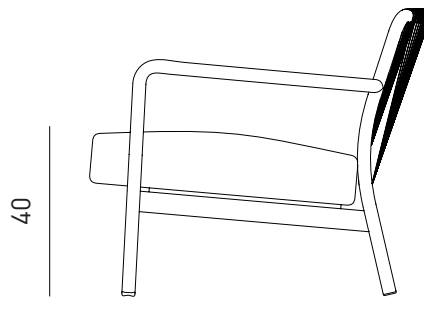

BOLD CLUB ARMCHAIR

Designed by
Lagranja

The light and playful Bold is the perfect solution for cafes, bars and restaurants.
The form is gracefully contoured to offer maximum comfort.

91

84

Description

Frame: Powder coated aluminium structure woven with polyester rope
Seat & Back: Upholstered seat and back cushion
Finish: Available in RAL colors, rope available in black and tan

Dimensions

W91 D84 H70 SH40