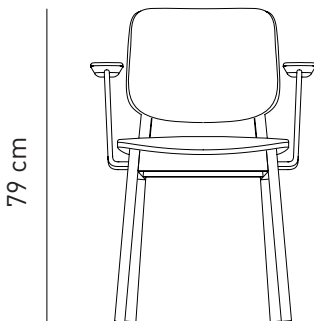

MATE-A CHAIR

Designed by
PARLAstudio

With an intelligent blend of natural materials, Mate offers high quality traditional craftsmanship with style.
A great option for cafes, restaurant and bars.

58

53

Description

Dimensions

W58 D53 H79 SH46