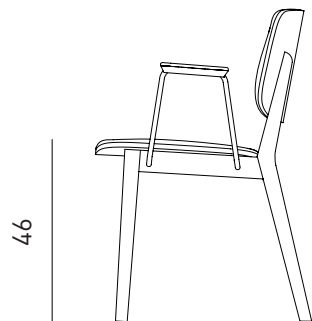

MATE-A CHAIR

Designed by
PARLAstudio

With an intelligent blend of natural materials, Mate offers high quality traditional craftsmanship with style.
A great option for cafes, restaurant and bars.

58

53

Description

Dimensions

W58 D53 H79 SH46