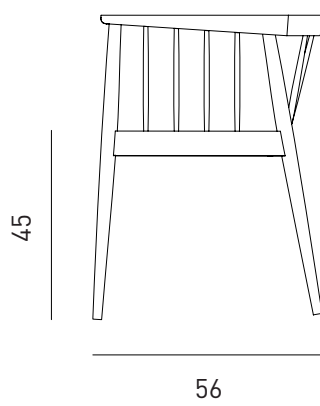

Description

Frame: Solid beech structure and legs
Seat: Upholstered seat
Finish: Available in multiple stain colors

Dimensions

W60 D56 SH45 H72