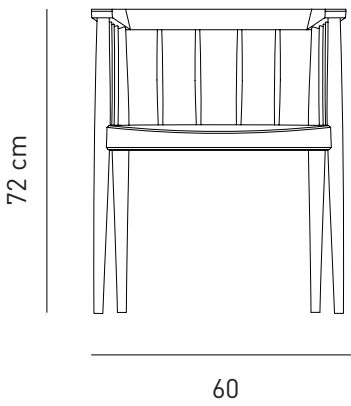

Description

Frame: Solid beech structure and legs
Seat: Upholstered seat
Finish: Available in multiple stain colors

Dimensions

W60 D56 SH45 H72