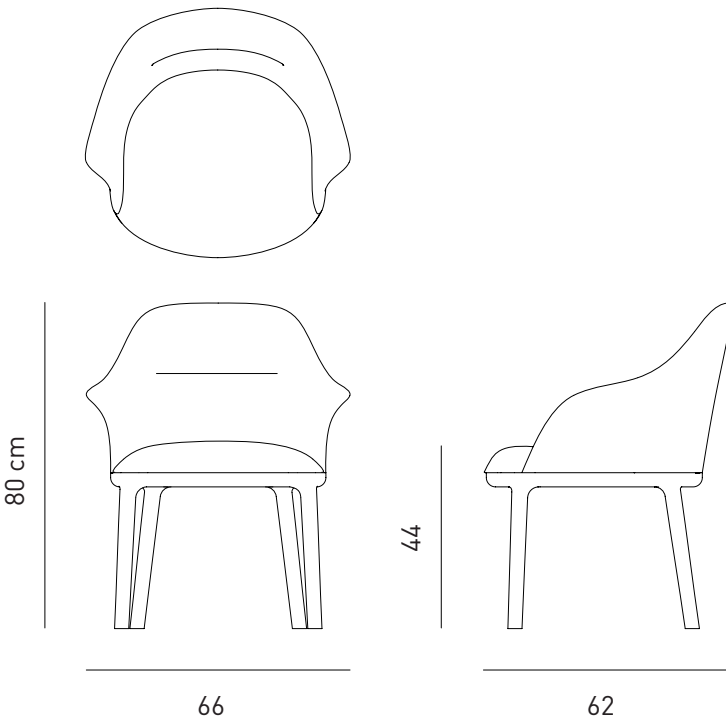

Description

Frame: Polyurethane body with internal metal structure and solid beech legs
Seat & Back: Upholstered seat and back
Finish: Available in multiple stain colors

Dimensions

W66 D62 H83 SH44