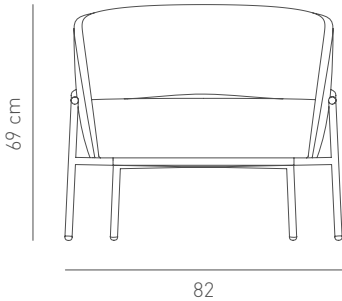

RIMO ARMCHAIR

Designed by
Berrak İlkcan Şener

Description
Frame: Moulded
polyurethane body,
powder coated structure
Seat & Back Upholstered
seat and back
Finish Available in
RAL colours

Dimensions
W82 D75 H69 SH42