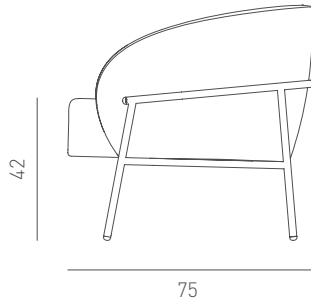

RIMO ARMCHAIR

Designed by
Berrak İlkcan Şener

Description
Frame: Moulded
polyurethane body,
powder coated structure
Seat & Back Upholstered
seat and back
Finish Available in
RAL colours

Dimensions
W82 D75 H69 SH42