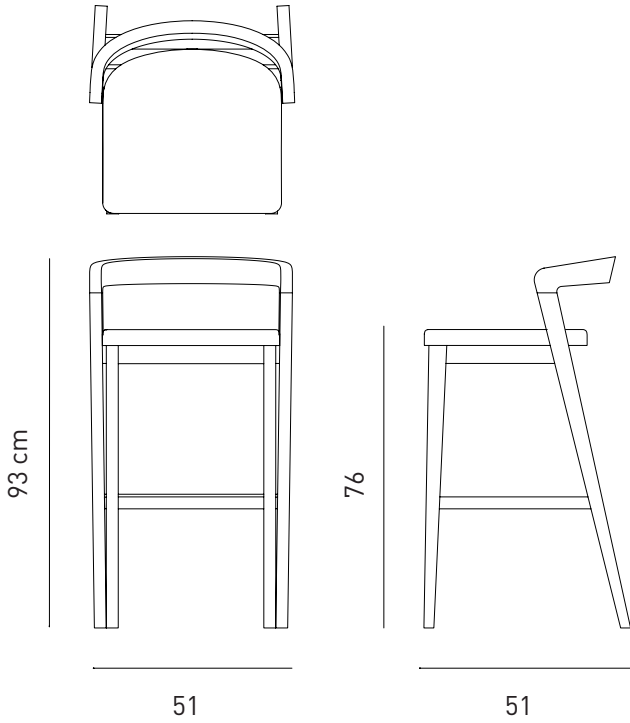

# VENUS BAR STOOL

Designed by  
**PARLAstudio**

The functionality of timber meets harmonic geometry with our Venus collection. The curved beech structure is perfectly combined with a saddle leather seat and precisely upholstered back. The simplicity in its curved shape and fine lines creates an overall effect of subtle elegance.

#### *Description*

Frame: Solid beech structure and legs  
Seat & Back: Upholstered seat and back  
Finish: Available in multiple stain colors

#### *Dimensions*

W51 D51 H93 SH76