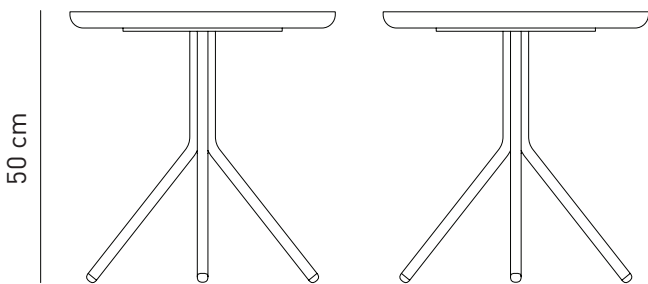

LUNAR SIDE TABLE

Designed by
PARLAstudio

Dia 50

50 cm

Description

Top: Oak veneer
Leg: Powder coated metal leg
Finish: Top available in multiple stain colors, leg available in RAL colors

Dimensions

Dia50 H50