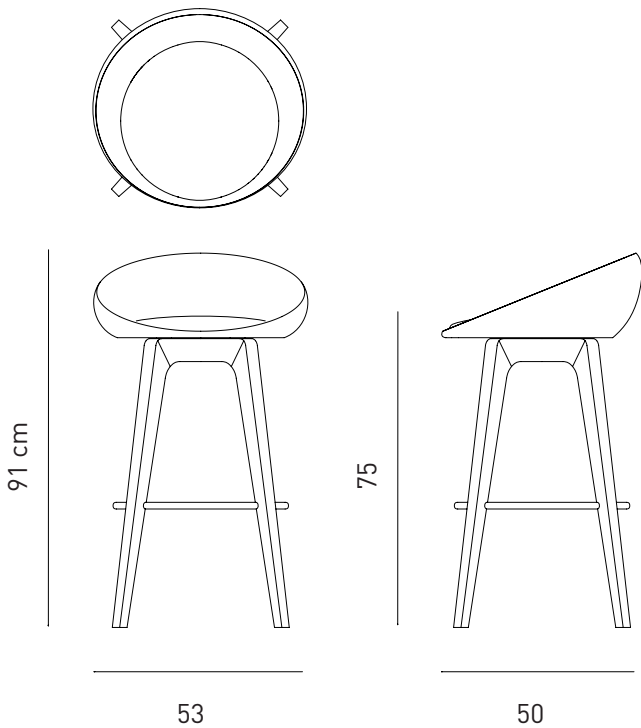

Description

Frame: Solid beech leg and plywood structure and solid beech legs, powder coated metal footrest

Seat & Back: Upholstered seat and back

Finish: Available in multiple stain colors

Footrest available in RAL colors

Dimensions

W53 D50 H91 SH75