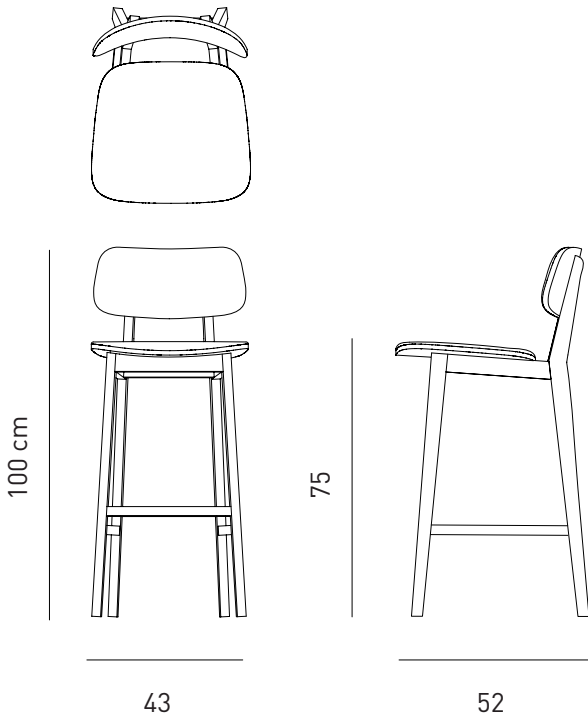

MATE BAR STOOL

Designed by
PARLAstudio

With an intelligent blend of natural materials, Mate offers high quality traditional craftsmanship with style.
A great option for cafes, restaurant and bars.

Description

Frame: Solid beech
and plywood structure
Seat & Back: Upholstered
seat and back
Finish: Available in
multiple stain colors

Dimensions

W43 D52 SH75 H100