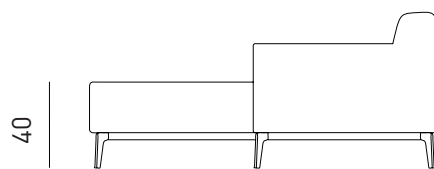

PETRA L SOFA

Designed by
PARLAstudio

Description
Frame: Plywood and solid beech structure, powder coated metal leg
Seat & Back: Upholstered seat and back
Finish: Available in RAL colors

Dimensions
W260+160 D86 H72 SH40

87

260

40

160