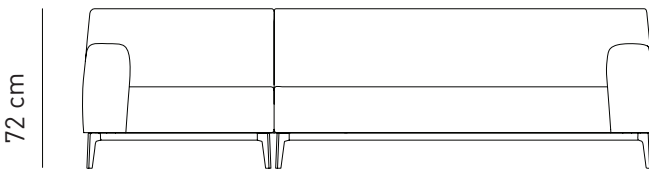

PETRA L SOFA

Designed by
PARLAstudio

Description
Frame: Plywood and solid beech structure, powder coated metal leg
Seat & Back: Upholstered seat and back
Finish: Available in RAL colors

Dimensions
W260+160 D86 H72 SH40