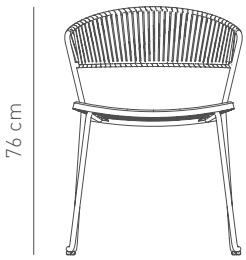

TANIN CHAIR

Designed by
Erden Dereci

Description
Frame: Solid iroko structure
Seat & Back: Upholstered
seat and back cushion
Finish: Natural

76 cm

53

45

60

Dimensions
W53 D60 H76 SH45