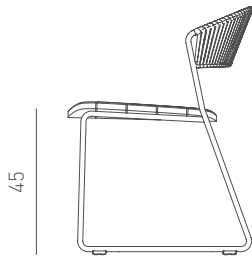

TANIN CHAIR

Designed by
Erden Dereci

Description
Frame: Solid iroko structure
Seat & Back: Upholstered
seat and back cushion
Finish: Natural

76 cm

53

45

60

Dimensions
W53 D60 H76 SH45