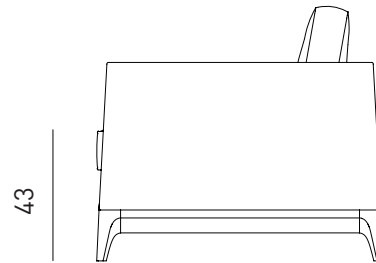

90

Description

Frame: Plywood and solid beech structure, solid beech legs
Seat & Back: Upholstered seat and back cushions
Finish: Available in multiple stain colors

Dimensions

W200 D90 H80 SH43