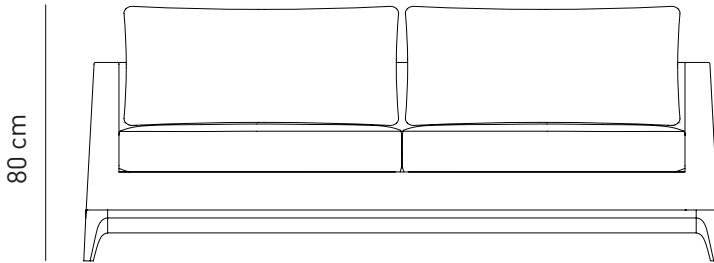

# OLIMPIA SOFA

Designed by  
**PARLAstudio**

200

90

## *Description*

Frame: Plywood and solid beech structure, solid beech legs  
Seat & Back: Upholstered seat and back cushions  
Finish: Available in multiple stain colors

## *Dimensions*

W200 D90 H80 SH43