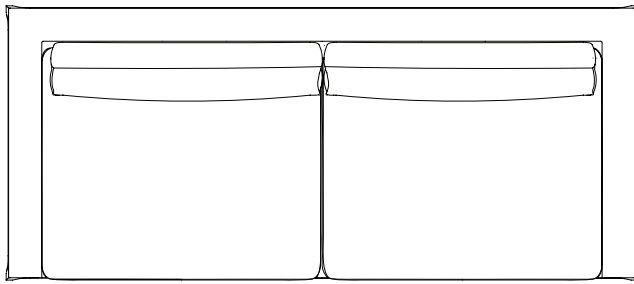

OLIMPIA SOFA

Designed by
PARLAstudio

200