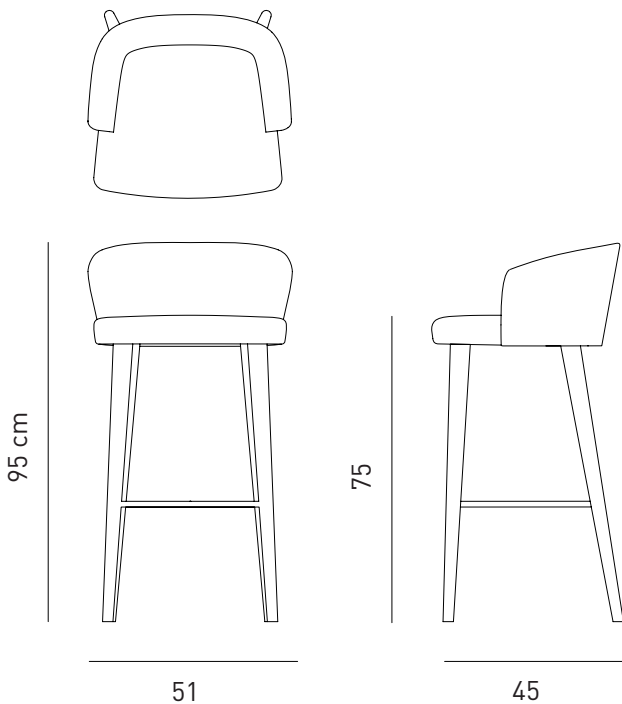

STELLA BAR STOOL

Designed by
PARLAstudio

The beautifully formed chair, designed with comfort in mind is ideal for informal dining settings. It can be customised in different mood configurations through a mix of complementary materials. Matching the finishes of solid wood, lacquered RAL, leather, fabric and steel for a unique and original styling.

Description

Frame: Plywood back and solid beech legs, powder coated metal footrest

Seat & Back: Upholstered seat and back

Finish: Available in multiple stain colors

Footrest available in RAL colors

Dimensions

W51 D45 H95 SH75