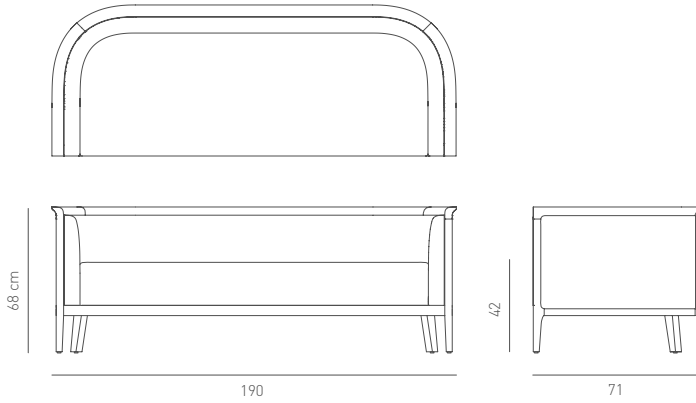

Description

Frame: Plywood and solid beech structure
Seat & Back: Upholstered seat and inner back, woven banana fiber back
Finish: Available in multiple stain colours

Dimensions

W190 D71 H68 SH42

NET SOFA

Description

Frame: Plywood and solid beech structure
Seat & Back: Upholstered seat, inner and outer back
Finish: Available in multiple stain colours

Dimensions

W190 D71 H68 SH42