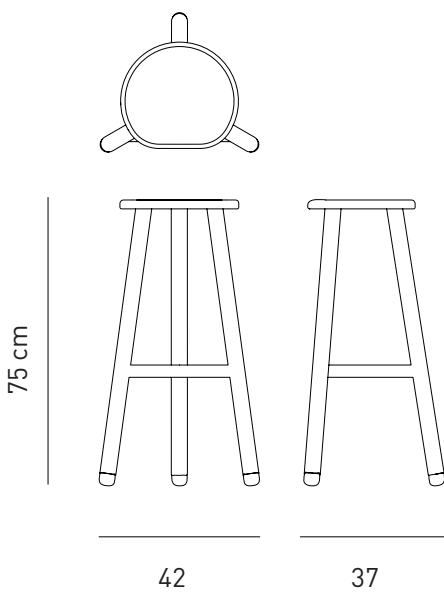

BOLD BAR STOOL

Designed by
Lagranja

The light and playful Bold is the perfect solution for cafes, bars and restaurants.
The form is gracefully contoured to offer maximum comfort.

Description

Frame: Powder coated
metal legs, solid
oak panel seating,
solid oak feetcaps
Finish: Available in RAL colors

Dimensions

W42 D37 H75