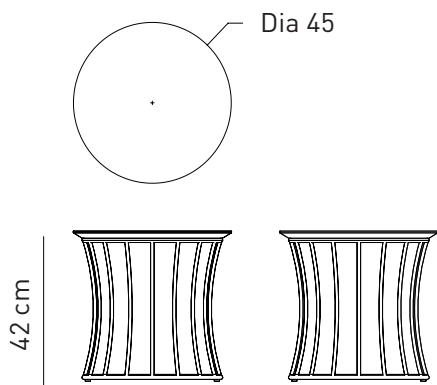

JANE M SIDE TABLE

Designed by
PARLAstudio

Description
Top: Marble
Leg: Powder coated
metal leg
Finish: Available
in RAL colors

Dimensions
Dia45 H42

JANE SIDE TABLE

Designed by
PARLAstudio

Description
Top: Tempered
painted glass
Leg: Powder coated
metal leg
Finish: Available
in RAL colors

Dimensions
Dia42 H42