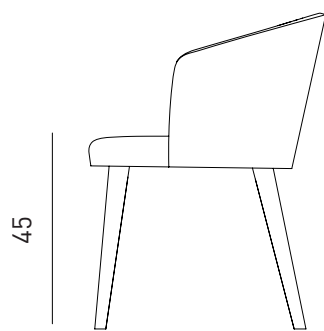

STELLA V CHAIR

Designed by
PARLAstudio

The beautifully formed chair, designed with comfort in mind is ideal for informal dining settings. It can be customised in different mood configurations through a mix of complementary materials. Matching the finishes of solid wood, lacquered RAL, leather, fabric and steel for a unique and original styling.

59

56

Description

Frame: Plywood structure,
veneered plywood shell
and solid beech legs
Seat & Back: Upholstered
seat and inner back
Finish: Available in
multiple stain colors

Dimensions

W59 D56 H75 SH45