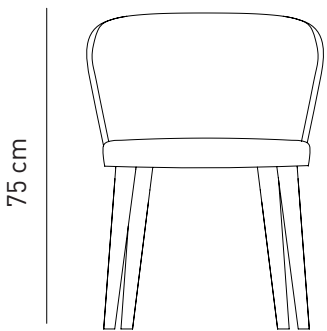

STELLA V CHAIR

Designed by
PARLAstudio

The beautifully formed chair, designed with comfort in mind is ideal for informal dining settings. It can be customised in different mood configurations through a mix of complementary materials. Matching the finishes of solid wood, lacquered RAL, leather, fabric and steel for a unique and original styling.

59

56

Description

Frame: Plywood structure,
veneered plywood shell
and solid beech legs
Seat & Back: Upholstered
seat and inner back
Finish: Available in
multiple stain colors

Dimensions

W59 D56 H75 SH45