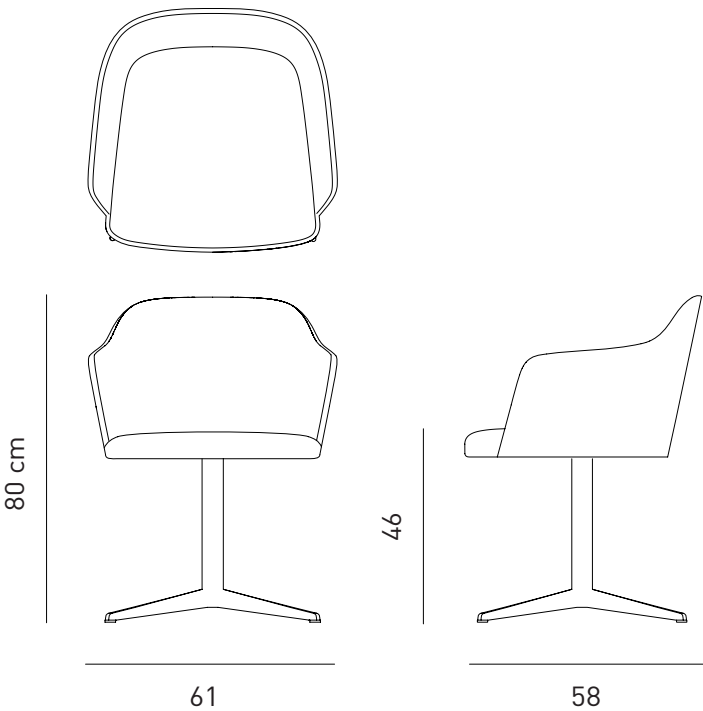

# MOD S CHAIR

Designed by  
**PARLAstudio**

Mod is a versatile collection of chairs which, thanks to its metropolitan mood, geometric design and soft upholstery, ensures the highest level of comfort. Mod is ideal for use in spaces that have a variety of styles and use.

#### *Description*

Frame: Polyurethane body with internal metal structure with swivel base and powder coated metal leg  
Seat & Back: Upholstered seat and back  
Finish: Available in RAL colors

#### *Dimensions*

W61 D58 H80 SH46