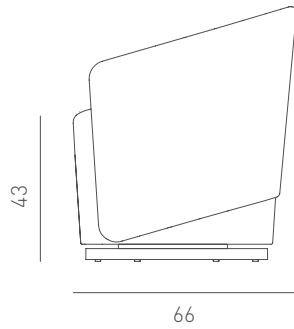

PADOVA U ARMCHAIR

Designed by
Betül İnci

Description

Frame: Moulded polyurethane back and plywood structure with natural oak veneer base
Seat & Back: Upholstered seat and back
Finish: Available in multiple stain colors

Dimensions

W61 D66 H70 SH43