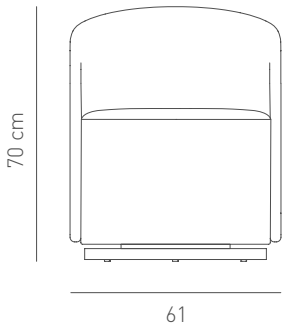

PADOVA U ARMCHAIR

Designed by
Betül İnci

Description

Frame: Moulded polyurethane back and plywood structure with natural oak veneer base
Seat & Back: Upholstered seat and back
Finish: Available in multiple stain colors

Dimensions

W61 D66 H70 SH43