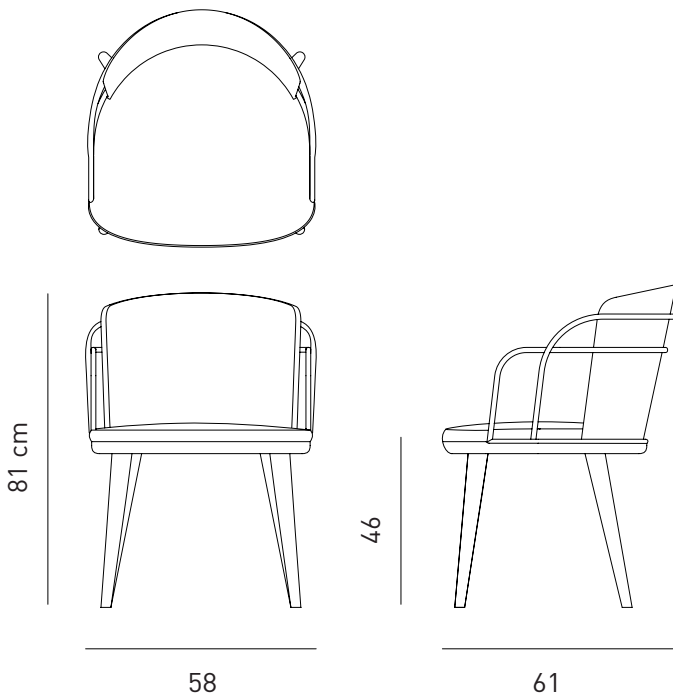

Description

Frame: Plywood structure and solid beech legs, powder coated metal arm
Seat & Back: Upholstered seat and back
Finish: Available in multiple stain colors
Arms available in RAL colors

Dimensions