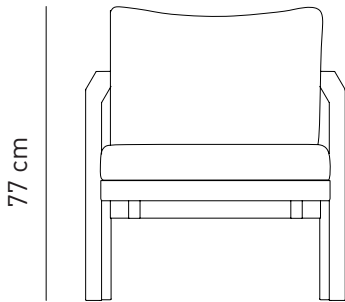

SVELTE T ARMCHAIR

Designed by
PARLAstudio

The Svelte family is the ultimate, effortless blend of modern and classic. It combines functionality and a graceful silhouette that can enhance any area.

77 cm

68

43

76

Description

Frame: Solid iroko structure
Seat & Back: Upholstered
seat and back
Finish: Available
in multiple stain colors

Dimensions

W68 D76 H77 S43