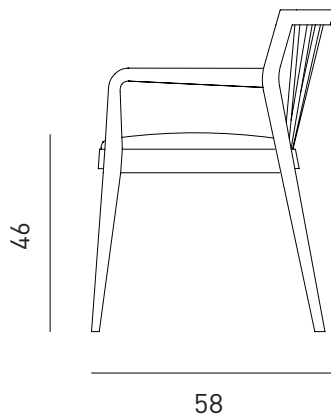

# KYBELE CHAIR

Designed by  
**PARLAstudio**

The chair is using the noble and natural materials and combining with modern technology, in a sensual and fluid way.

*Description*  
Frame: Solid beech structure and powder coated metal back  
Seat & Back: Upholstered seat  
Finish: Available in multiple stain colors  
Back available in RAL colors

*Dimensions*  
W57 D58 H76 SH46