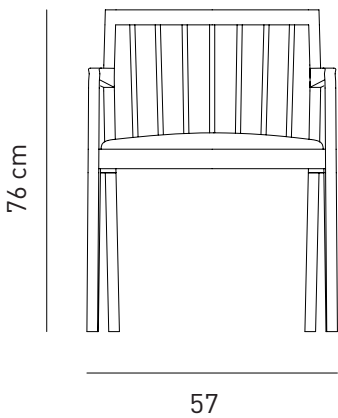

# KYBELE CHAIR

Designed by  
**PARLAstudio**

The chair is using the noble and natural materials and combining with modern technology, in a sensual and fluid way.

*Description*  
Frame: Solid beech structure and powder coated metal back  
Seat & Back: Upholstered seat  
Finish: Available in multiple stain colors  
Back available in RAL colors

*Dimensions*  
W57 D58 H76 SH46