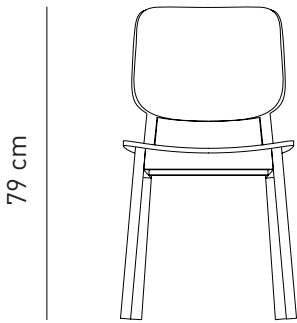

MATE CHAIR

Designed by
PARLAstudio

With an intelligent blend of natural materials, Mate offers high quality traditional craftsmanship with style.
A great option for cafes, restaurant and bars.

44

53

Description

Frame: Solid beech
and plywood structure
Seat & Back: Veneered
plywood seat and back
Finish: Available in
multiple stain colors

Dimensions

W44 D53 H79 SH45