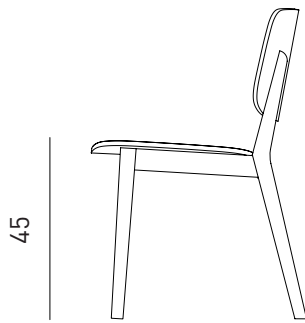

MATE CHAIR

Designed by
PARLAstudio

With an intelligent blend of natural materials, Mate offers high quality traditional craftsmanship with style.
A great option for cafes, restaurant and bars.

44

53

Description

Frame: Solid beech
and plywood structure
Seat & Back: Veneered
plywood seat and back
Finish: Available in
multiple stain colors

Dimensions

W44 D53 H79 SH45