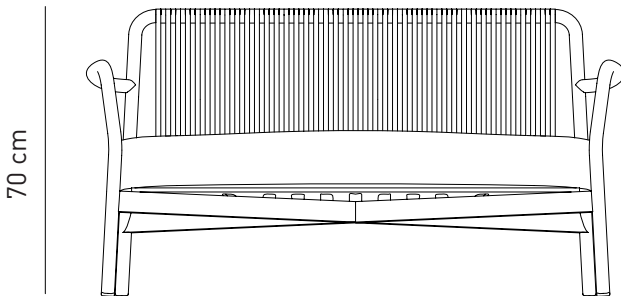

BOLD CLUB SOFA

Designed by
Lagranja

The light and playful Bold is the perfect solution for cafes, bars and restaurants.
The form is gracefully contoured to offer maximum comfort.

bold club sofa

Description
Frame: Powder coated
aluminium structure woven
with polyester rope
Seat & Back: Upholstered
seat and back cushion
Finish: Available in RAL colors,
rope available in black and tan

130

78

Dimensions
W130 D77.5 H70 SH40