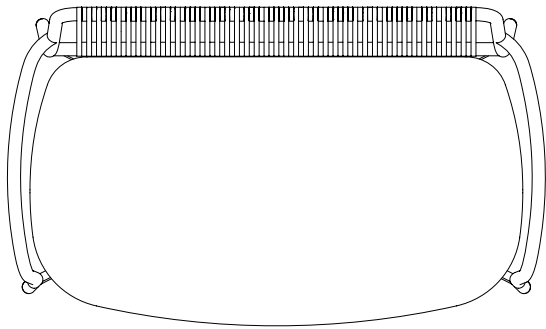

BOLD CLUB SOFA

Designed by
Lagranja

The light and playful Bold is the perfect solution for cafes, bars and restaurants.
The form is gracefully contoured to offer maximum comfort.

bold club sofa

Description
Frame: Powder coated
aluminium structure woven
with polyester rope
Seat & Back: Upholstered
seat and back cushion
Finish: Available in RAL colors,
rope available in black and tan

130

78

Dimensions
W130 D77.5 H70 SH40