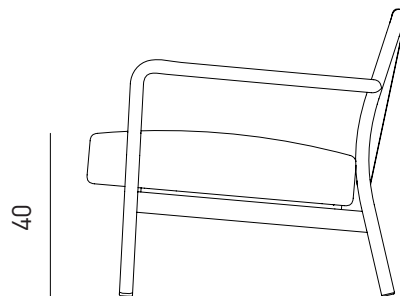

BOLD CLUB SOFA

Designed by
Lagranja

The light and playful Bold is the perfect solution for cafes, bars and restaurants.
The form is gracefully contoured to offer maximum comfort.

bold club sofa

Description
Frame: Powder coated
aluminium structure woven
with polyester rope
Seat & Back: Upholstered
seat and back cushion
Finish: Available in RAL colors,
rope available in black and tan

130

78

Dimensions
W130 D77.5 H70 SH40