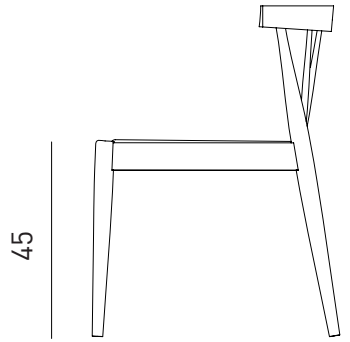

60

56

Description

Frame: Solid beech structure and legs
Seat: Upholstered seat
Finish: Available in multiple stain colors

Dimensions

W60 D56 SH45 H72