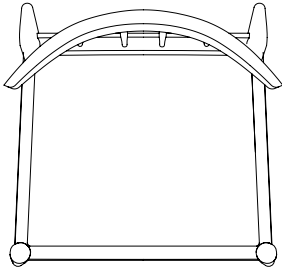

60

56

Description

Frame: Solid beech structure and legs
Seat: Upholstered seat
Finish: Available in multiple stain colors

Dimensions

W60 D56 SH45 H72