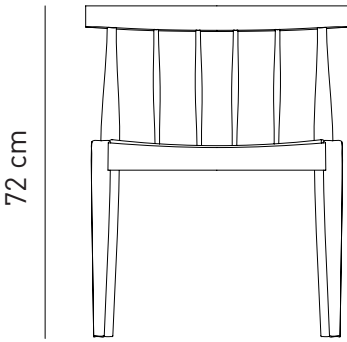

60

56

Description

Frame: Solid beech structure and legs
Seat: Upholstered seat
Finish: Available in multiple stain colors

Dimensions

W60 D56 SH45 H72