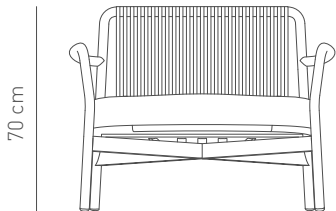

BOLD CLUB ARMCHAIR

Designed by
Lagranja

91

84

Description

Frame: Powder coated aluminium structure woven with polyester rope
Seat & Back: Upholstered seat and back cushion
Finish: Available in RAL colours with outdoor treatment, rope available in black and tan

Dimensions

W91 D84 H70 SH40