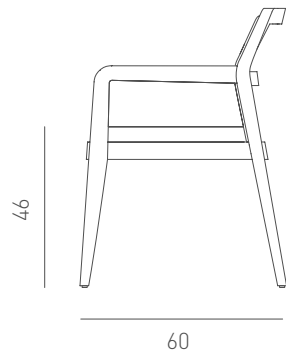

KYBELE W CHAIR

Designed by
Erden Dereci

Description
Frame: Solid ash structure
Seat & Back: Upholstered seat,
woven banana fiber back and arms
Finish: Available in multiple stain
colours

Dimensions
W58 D60 H80 SH46

KYBELE WF CHAIR

Designed by
Erden Dereli

Fabric Back

Description
Frame: Solid ash structure
Seat & Back: Upholstered seat,
back and arms
Finish: Available in multiple
stain colours

Dimensions
W58 D60 H80 SH46