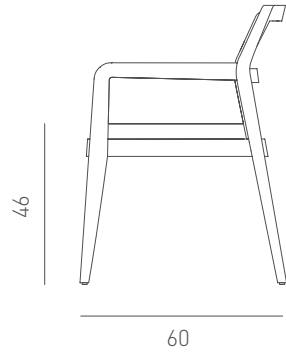

KYBELE W CHAIR

Designed by
Erden Dereci

Description
Frame: Solid ash structure
Seat & Back: Upholstered seat,
woven banana fiber back and arms
Finish: Available in multiple stain
colours

Dimensions
W58 D60 H80 SH46

KYBELE WF CHAIR

Designed by
Erden Dereli

Fabric Back

Description
Frame: Solid ash structure
Seat & Back: Upholstered seat,
back and arms
Finish: Available in multiple
stain colours

Dimensions
W58 D60 H80 SH46