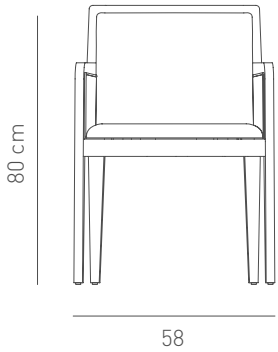

KYBELE W CHAIR

Designed by
Erden Dereci

Description
Frame: Solid ash structure
Seat & Back: Upholstered seat,
woven banana fiber back and arms
Finish: Available in multiple stain
colours

Dimensions
W58 D60 H80 SH46

KYBELE WF CHAIR

Designed by
Erden Dereli

Fabric Back

Description
Frame: Solid ash structure
Seat & Back: Upholstered seat,
back and arms
Finish: Available in multiple
stain colours

Dimensions
W58 D60 H80 SH46