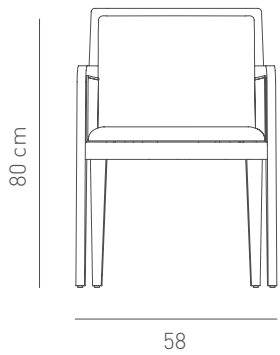

KYBELE W CHAIR

Designed by
Erden Dereci

Description
Frame: Solid ash structure
Seat & Back: Upholstered seat,
woven banana fiber back and arms
Finish: Available in multiple stain
colours

Dimensions
W58 D60 H80 SH46

KYBELE WF CHAIR

Designed by
Erden Dereli

Fabric Back

Description
Frame: Solid ash structure
Seat & Back: Upholstered seat,
back and arms
Finish: Available in multiple
stain colours

Dimensions
W58 D60 H80 SH46