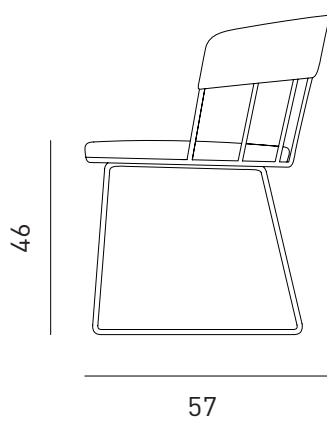

MERU CHAIR

Designed by
PARLAstudio

Description

Frame: Powder coated wired metal structure
Seat & Back: Upholstered seat and back
Finish: Available in RAL colors

Dimensions

W57 D57 H73 SH46