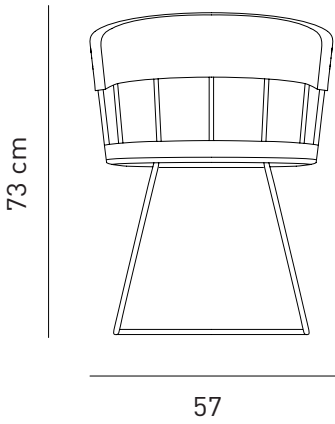

MERU CHAIR

Designed by
PARLAstudio

Description

Frame: Powder coated wired metal structure
Seat & Back: Upholstered seat and back
Finish: Available in RAL colors

Dimensions

W57 D57 H73 SH46