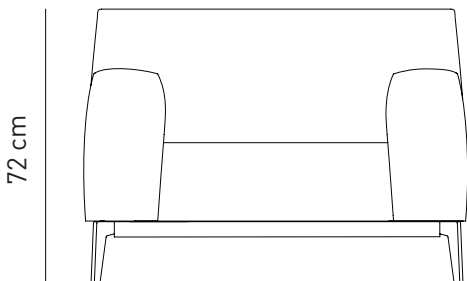

PETRA ARMCHAIR

Designed by
PARLAsudio

Description
Frame: Plywood and solid beech structure, powder coated metal leg
Seat & Back: Upholstered seat and back
Finish: Available in RAL colors

Dimensions
W102 D86 H72 SH40