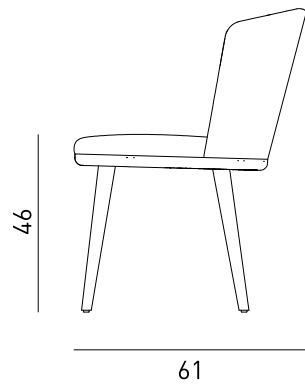

# ARVEN L CHAIR

Designed by  
**Parla Studio**

*Description*  
Frame: Plywood structure  
and solid beech legs,  
Seat & Back: Upholstered  
seat and back  
Finish: Available in multiple  
stain colors, Arms available  
in RAL colors

*Dimensions*  
W53 D61 H81 SH46