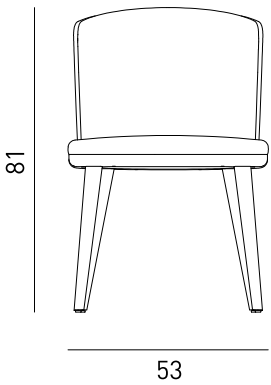

# ARVEN L CHAIR

Designed by  
**Parla Studio**

*Description*  
Frame: Plywood structure  
and solid beech legs,  
Seat & Back: Upholstered  
seat and back  
Finish: Available in multiple  
stain colors, Arms available  
in RAL colors

*Dimensions*  
W53 D61 H81 SH46