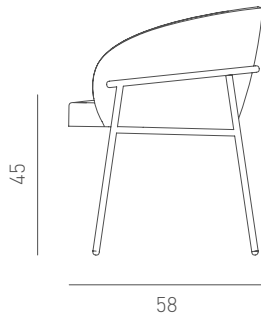

RIMO CHAIR

Designed by
Berrak İlkcan Şener

Description

Frame: Plywood back and powder coated metal legs
Seat & Back: Upholstered seat and back
Finish: Available in RAL colours

Dimensions

W59 D58 H75 SH45