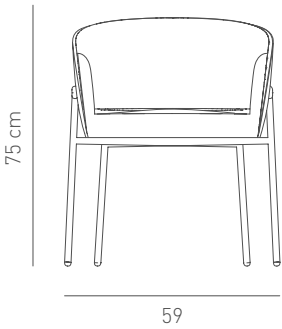

RIMO CHAIR

Designed by
Berrak İlkcan Şener

Description

Frame: Plywood back and powder coated metal legs
Seat & Back: Upholstered seat and back
Finish: Available in RAL colours

Dimensions

W59 D58 H75 SH45