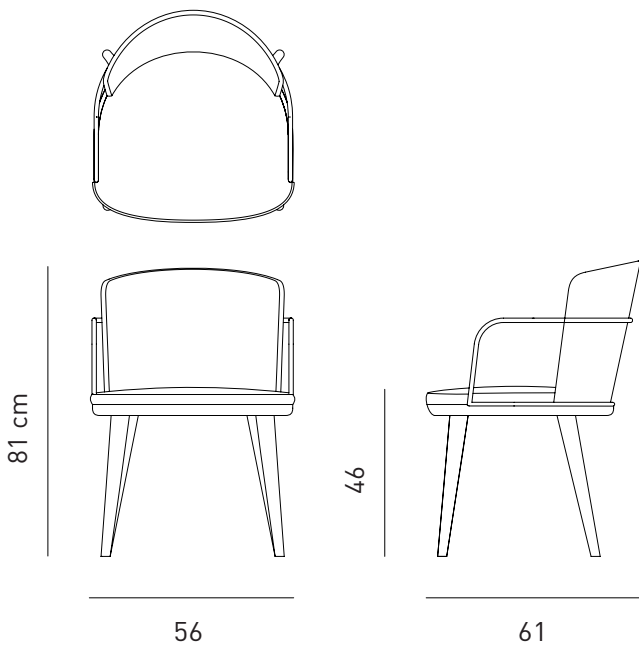

## *Description*

Frame: Plywood structure and solid beech legs, powder coated metal arm  
Seat & Back: Upholstered seat and back  
Finish: Available in multiple stain colors, Arms available in RAL colors

## *Dimensions*

W56 D61 H81 SH46