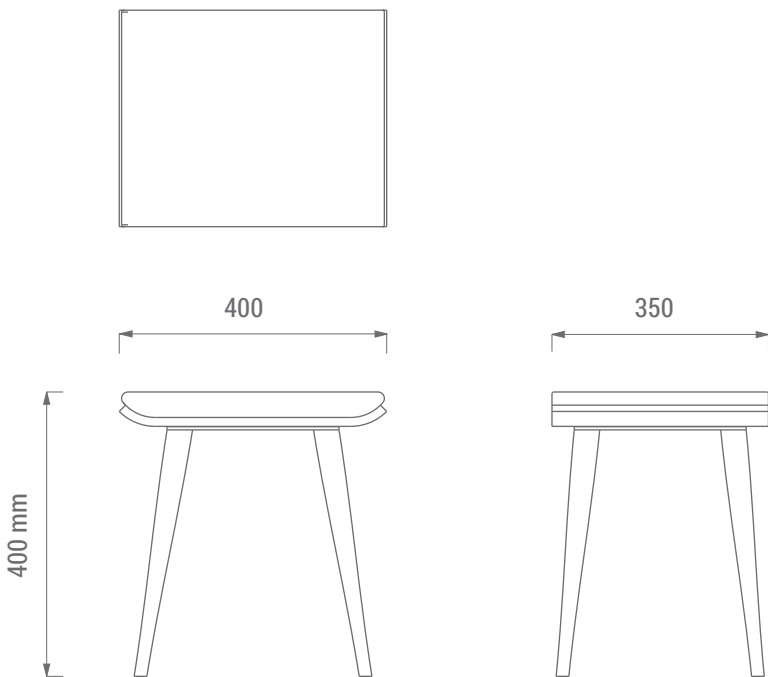

PARLA[°]

LUCE

nrd 20174

Lacquered plywood shell,
upholstered seating powder
coated metal legs

W:40 D:35 H:40