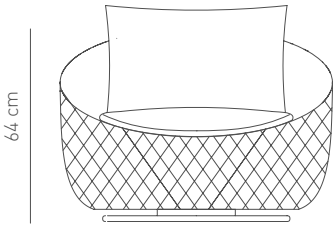

BLOOM CLUB ARMCHAIR

Designed by
Betül İnci

90

87

Description

Frame: Solid beech structure
Seat & Back: Upholstered
seat, back and cushions

Dimensions

W90 D87 H64 SH40