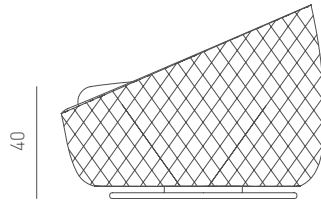

BLOOM CLUB ARMCHAIR

Designed by
Betül İnci

90

87

Description

Frame: Solid beech structure
Seat & Back: Upholstered
seat, back and cushions

Dimensions

W90 D87 H64 SH40