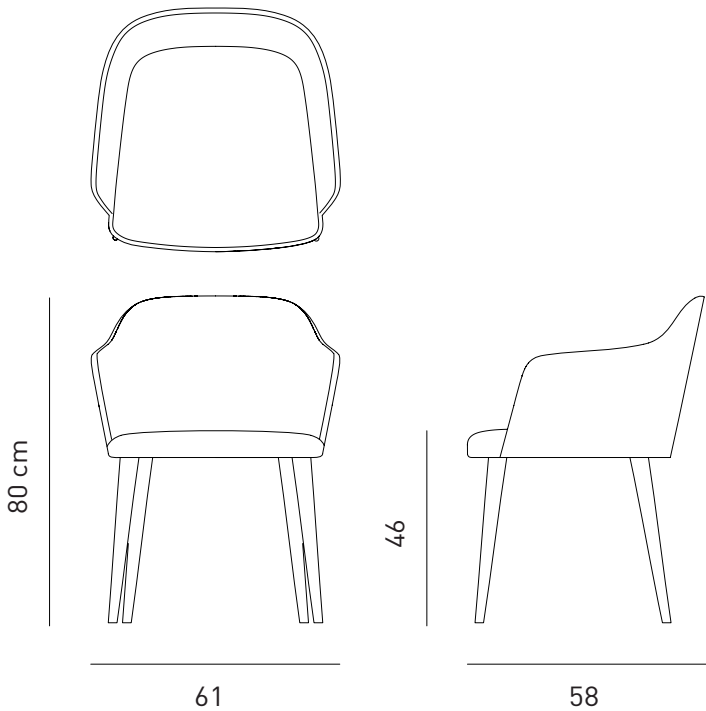

MOD CHAIR

Designed by
PARLAstudio

Mod is a versatile collection of chairs which, thanks to its metropolitan mood, geometric design and soft upholstery, ensures the highest level of comfort. Mod is ideal for use in spaces that have a variety of styles and use.

Description

Frame: Polyurethane body with internal metal structure and solid beech legs
Seat & Back: Upholstered seat and back
Finish: Available in multiple stain colors

Dimensions

W61 D58 H80 SH46