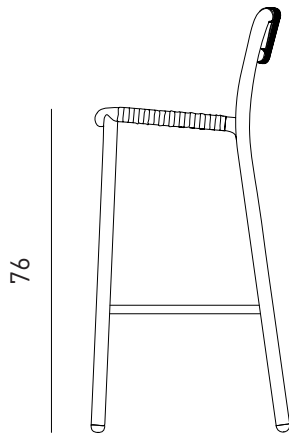

# BOLD BAR STOOL

Designed by  
**Lagranja**

The light and playful Bold is the perfect solution for cafes, bars and restaurants.  
The form is gracefully contoured to offer maximum comfort.

45

50

## *Description*

Frame: Powder coated  
aluminium  
structure woven  
with polyester rope

Finish: Available in RAL colors,  
rope available in black and tan

## *Dimensions*

W45 D50 H100 SH76