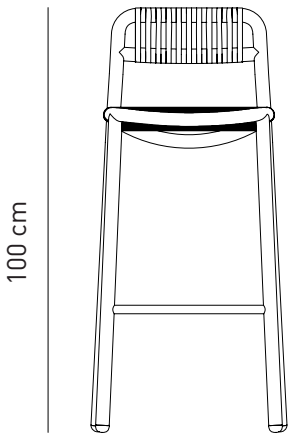

# BOLD BAR STOOL

Designed by  
**Lagranja**

The light and playful Bold is the perfect solution for cafes, bars and restaurants.  
The form is gracefully contoured to offer maximum comfort.

45

50

## *Description*

Frame: Powder coated  
aluminium  
structure woven  
with polyester rope

Finish: Available in RAL colors,  
rope available in black and tan

## *Dimensions*

W45 D50 H100 SH76