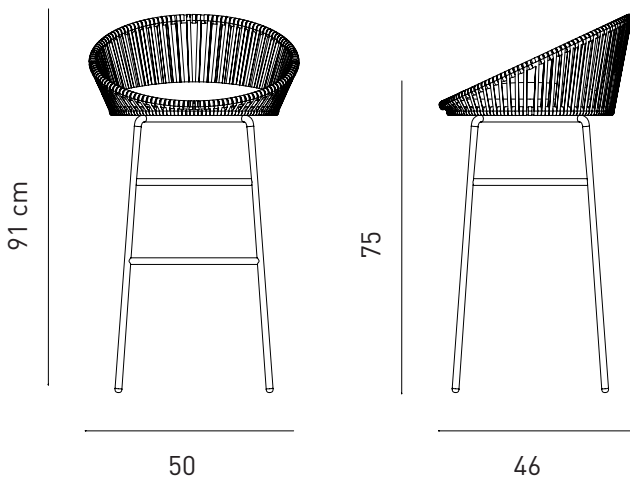

BLOOM E BAR STOOL

Designed by
PARLAstudio

Bloom Bar Stools amplify the mood poised between contemporary and youthful. The essential lines of the frame combined with simplicity of the materials, the feel of the upholstery and the stylish handwoven look is a true art form of a combination.

Description

Frame: Powder coated metal structure woven with polyester rope
Finish: Available in RAL colors, rope available in black and tan

Dimensions

W50 D46 H91 SH75