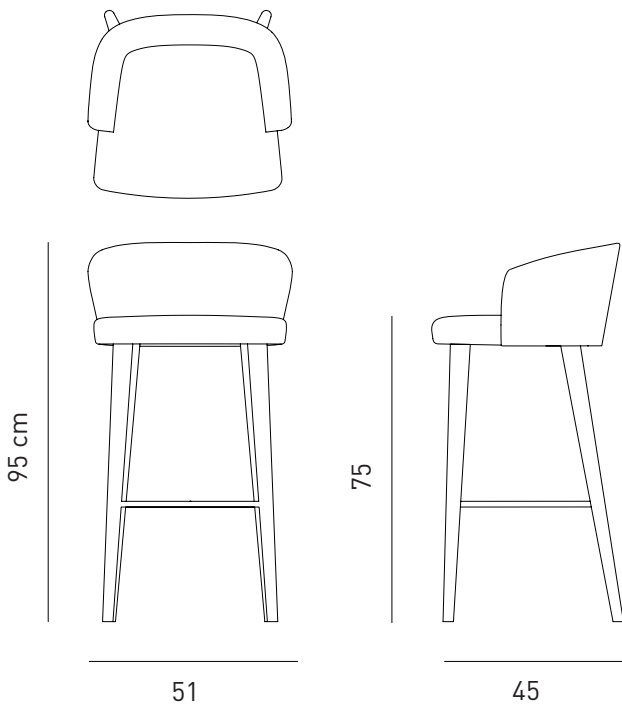

STELLA BAR STOOL

Designed by
PARLAstudio

The beautifully formed chair, designed with comfort in mind is ideal for informal dining settings. It can be customised in different mood configurations through a mix of complementary materials. Matching the finishes of solid wood, lacquered RAL, leather, fabric and steel for a unique and original styling.

Description

Frame: Plywood structure and solid beech legs, powder coated metal footrest

Seat & Back: Upholstered seat and back

Finish: Available in multiple stain colors

Footrest available in RAL colors

Dimensions

W51 D45 H95 SH75