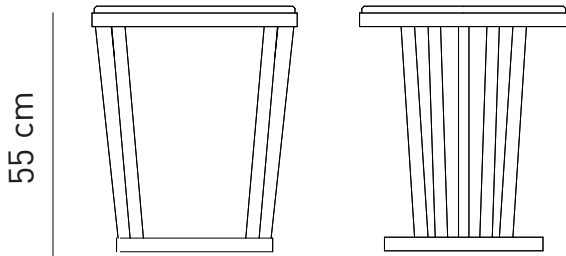

# GOBA SIDE TABLE

Designed by  
**Arketipo Design**

The versatile Goba collection is the penultimate in contemporary design  
& technology meeting traditional craftsmanship.

*Description*  
Top: Marble  
Leg: Solid beech legs  
Finish: Available in  
multiple stain colors

*Dimensions*  
Dia 46 H55