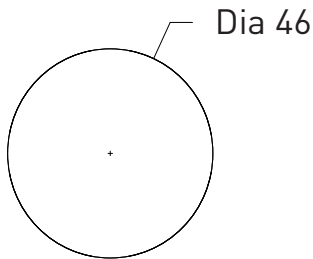

# GOBA SIDE TABLE

Designed by  
**Arketipo Design**

The versatile Goba collection is the penultimate in contemporary design  
& technology meeting traditional craftsmanship.

*Description*  
Top: Marble  
Leg: Solid beech legs  
Finish: Available in  
multiple stain colors

*Dimensions*  
Dia 46 H55