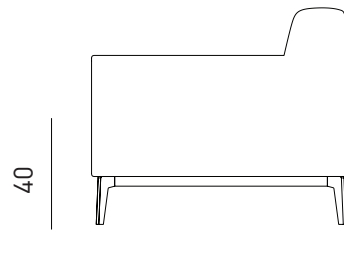

PETRA SOFA

Designed by
PARLAstudio

220

40

86

Description

Frame: Plywood and solid beech structure, powder coated metal leg

Seat & Back: Upholstered seat and back

Finish: Available in RAL colors

Dimensions

W220 D86 H72 SH40