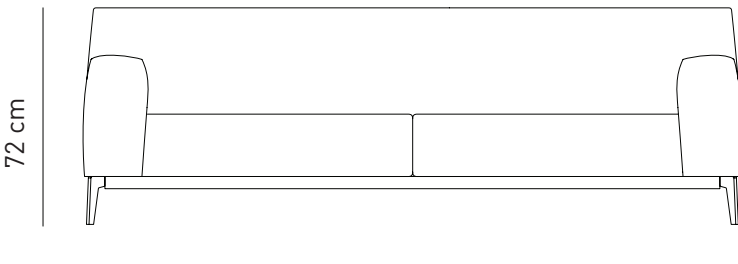

PETRA SOFA

Designed by
PARLAstudio

220

40

86

Description

Frame: Plywood and solid beech structure, powder coated metal leg

Seat & Back: Upholstered seat and back

Finish: Available in RAL colors

Dimensions

W220 D86 H72 SH40