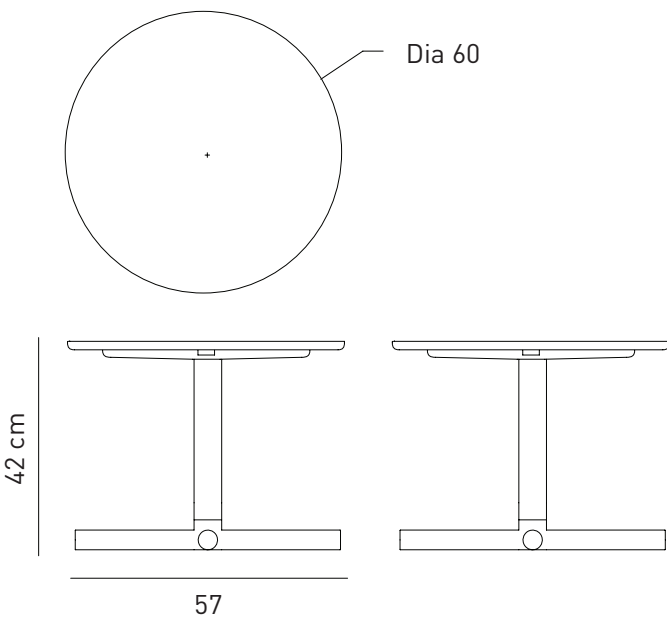

BOLD SIDE TABLE

Designed by
Lagranja

The light and playful Bold is the perfect solution for cafes, bars and restaurants.
The form is gracefully contoured to offer maximum comfort.

Description
Top: Oak veneer on birch plywood
Leg: Powder coated aluminium
Finish: Top available in multiple stain colors, leg available in RAL colors

Dimensions
Dia60 H42