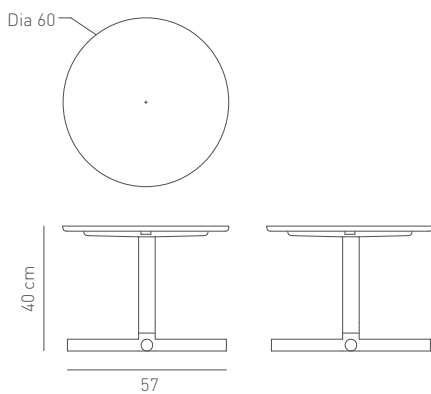

BOLD COFFEE TABLE

Designed by
Lagranja

The light and playful bold is the perfect solution for cafes, bars and restaurants.
The form is gracefully contoured to offer maximum comfort.

Description

Top: Natural oak veneer on birch plywood

Leg: Powder coated metal leg

Finish: Top is available in multiple stain colours, leg is available in RAL colours

Dimensions

Q60 H40