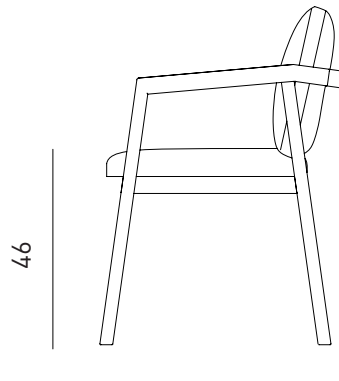

SVELTE T CHAIR

Designed by
PARLAstudio

The Svelte family is the ultimate, effortless blend of modern and classic. It combines functionality and a graceful silhouette that can enhance any area.

Description
Frame: Solid iroko structure
Seat & Back: Upholstered
seat and back
Finish: Available
in multiple stain colors

Dimensions
W56 D58 H80 SH46

56

58