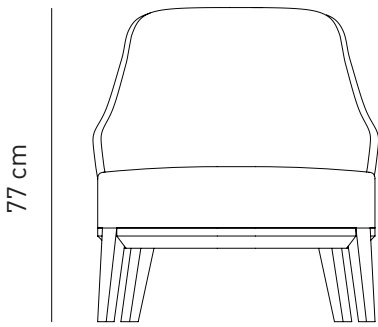

ATLAS ARMCHAIR

Designed by
PARLAsudio

The Atlas Family is a testament to Parla Design's heritage; an element of comfort is added to a fine silhouette to continue the forefathers' spirit.

70

77

Description

Frame: Plywood and solid beech structure, solid beech legs

Seat & Back: Upholstered seat and back

Finish: Available in multiple stain colors

Dimensions

W70 D70 H77 SH42