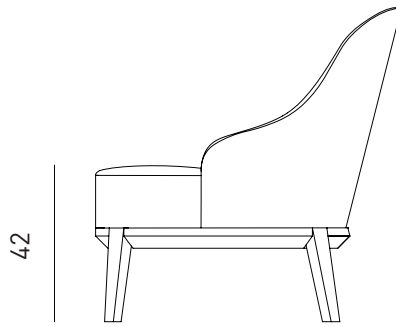

ATLAS ARMCHAIR

Designed by
PARLAsudio

The Atlas Family is a testament to Parla Design's heritage; an element of comfort is added to a fine silhouette to continue the forefathers' spirit.

70

77

Description

Frame: Plywood and solid beech structure, solid beech legs

Seat & Back: Upholstered seat and back

Finish: Available in multiple stain colors

Dimensions

W70 D70 H77 SH42